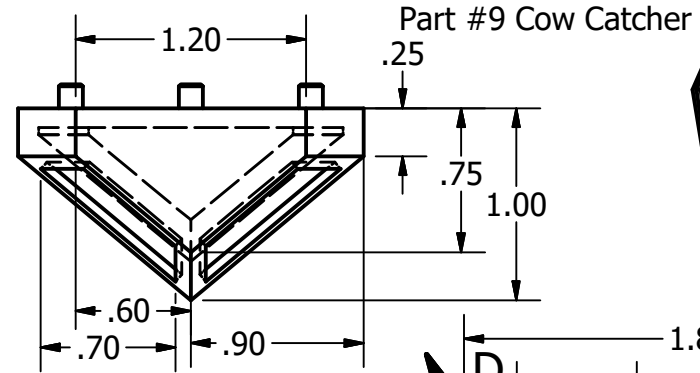

Part #5 Wheel

Part #9 Cow Catcher

Part #2 Stack

DRAWN	Hope Chambers	5/4/2016
CHECKED		
QA		
MFG		
APPROVED		

Eisenhower		
TITLE		
Train Exploded View		
SIZE	DWG NO	REV
A	Part Sheets HMC	
SCALE	SHEET 1 OF 4	