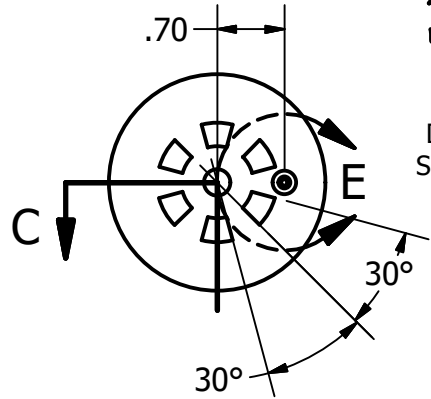

Part #5 Wheel

Part #9 Cow Catcher

Part #2 Stack

DRAWN	Hope Chambers	5/4/2016
CHECKED		
QA		
MFG		
APPROVED		

Eisenhower		
TITLE		
Train Exploded View		
SIZE	DWG NO	REV
A	Part Sheets HMC	
SCALE	SHEET 1 OF 4	