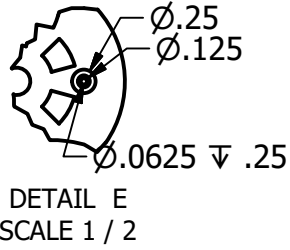

Part #5 Wheel

Part #9 Cow Catcher

Part #2 Stack

DRAWN	Hope Chambers	5/4/2016
CHECKED		
QA		
MFG		
APPROVED		

Eisenhower		
TITLE		
Train Exploded View		
SIZE	DWG NO	REV
A	Part Sheets HMC	
SCALE	SHEET 1 OF 4	