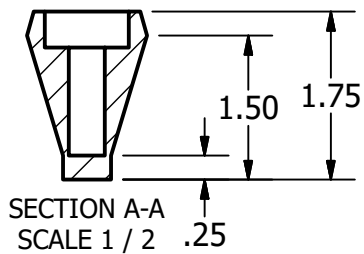

Part #5 Wheel

Part #9 Cow Catcher

Part #2 Stack

DRAWN	Hope Chambers	5/4/2016
CHECKED		
QA		
MFG		
APPROVED		

Eisenhower		
TITLE		
Train Exploded View		
SIZE	DWG NO	REV
A	Part Sheets HMC	
SCALE	SHEET 1 OF 4	