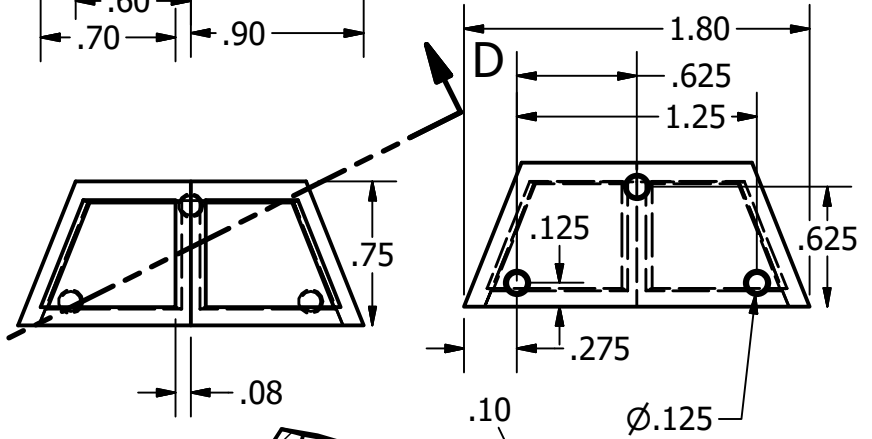

Part #5 Wheel

Part #9 Cow Catcher

Part #2 Stack

DRAWN	Hope Chambers	5/4/2016
CHECKED		
QA		
MFG		
APPROVED		

Eisenhower		
TITLE		
Train Exploded View		
SIZE	DWG NO	REV
A	Part Sheets HMC	
SCALE	SHEET 1 OF 4	